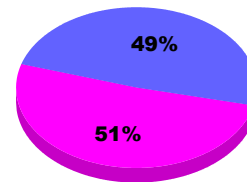

YTD Status Quo Clubs 2011-2012

Status Quo Clubs Compared to Status Quo Members

Legend: Status Quo Clubs (Cyan), Total Status Quo Members (Green)

MEMBERSHIP

Membership Results
2011-2012

Membership
2010-2011

Month	Net Memb Goal	Actual New Memb	Actual Dropped Memb	Gain/Loss of Memb	Gain/Loss of Memb
Jul/Aug/Sep		27	-22	5	24
Totals		27	-22	5	24

Membership Results 2011-2012

Goal, New, Dropped, Gain/Loss

Legend: Goal (Cyan), Actual (Green), Dropped (Yellow), Gain Loss (Magenta)

Comparison of Membership Gain/Loss

Current Year Compared to the Previous Year

Legend: Current Year (Cyan), Previous Year (Green)

Gender Comparison 2011-2012

Jul/Aug/Sep

Legend: Male (Blue), Female (Magenta)